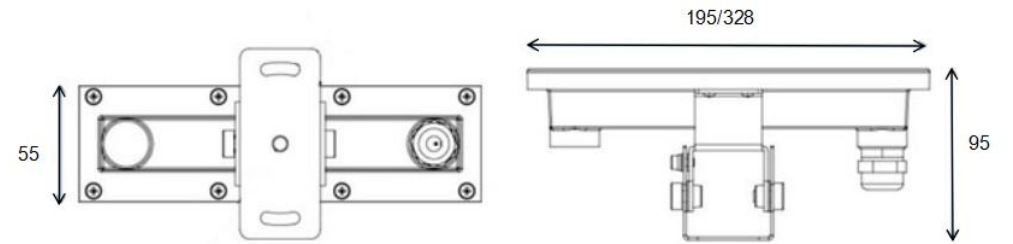

FZ-US02 SERIES SUS316 Rectangle Underwater spot light

SUS316 housing + Tempered glass

Single Color

Item	Power(W)	CCT(K)	Input Voltage(V)	Beam Angle	Size(mm)	IP Grade
FZ-US02S3x2	6	3000/6000	DC24	15/20/45/60°	L195 x W55 x H95	IP68
FZ-US02S6x2	12				L328 x W55 x H95	

RGB Color - 4 Wires RGB Control

Item	Power(W)	Color	Input Voltage(V)	Beam Angle	Size(mm)	IP Grade
FZ-US02M3x3	9	RGB	DC24	30°	L195 x W55 x H95	IP68
FZ-US02M6x3	18				L328 x W55 x H95	

DMX Color - 5 Wires DMX512 Control

Item	Power(W)	Color	Input Voltage(V)	Beam Angle	Size(mm)	IP Grade
FZ-US02DMX3x3	9	RGB	DC24	30°	L195 x W55 x H95	IP68
FZ-US02DMX6x3	18				L328 x W55 x H95