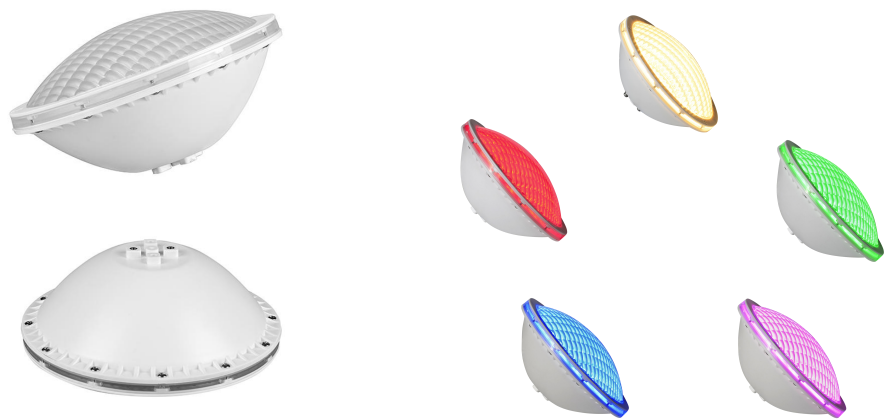

FZ-PL02 SERIES G53 base ABS Par56 bulb

ABS housing + PC lens

Single Color

Item	Power(W)	CCT(K)	Input Voltage(V)	Frequency(Hz)	IP Grade
FZ-PL02S15	15	3000/6000	AC12	50/60	IP68
FZ-PL02S18	18				

RGB Color - Switch + RF Remote Control

Item	Power(W)	Color	Input Voltage(V)	Frequency(Hz)	IP Grade
FZ-PL02MD15	15	RGB	AC12	50/60	IP68
FZ-PL02MD20	20				

RGB Color - Switch Control

Item	Power(W)	Color	Input Voltage(V)	Frequency(Hz)	IP Grade
FZ-PL02MK15	15	RGB	AC12	50/60	IP68
FZ-PL02MK20	20				

RGB Color - Synchronous control

Item	Power(W)	Color	Input Voltage(V)	Frequency(Hz)	IP Grade
FZ-PL02MT15	15	RGB	AC12	50/60	IP68
FZ-PL02MT20	20