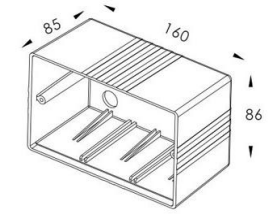

FZ-WR SERIES Wall & Step light

Aluminum Anodized Finishing Housing