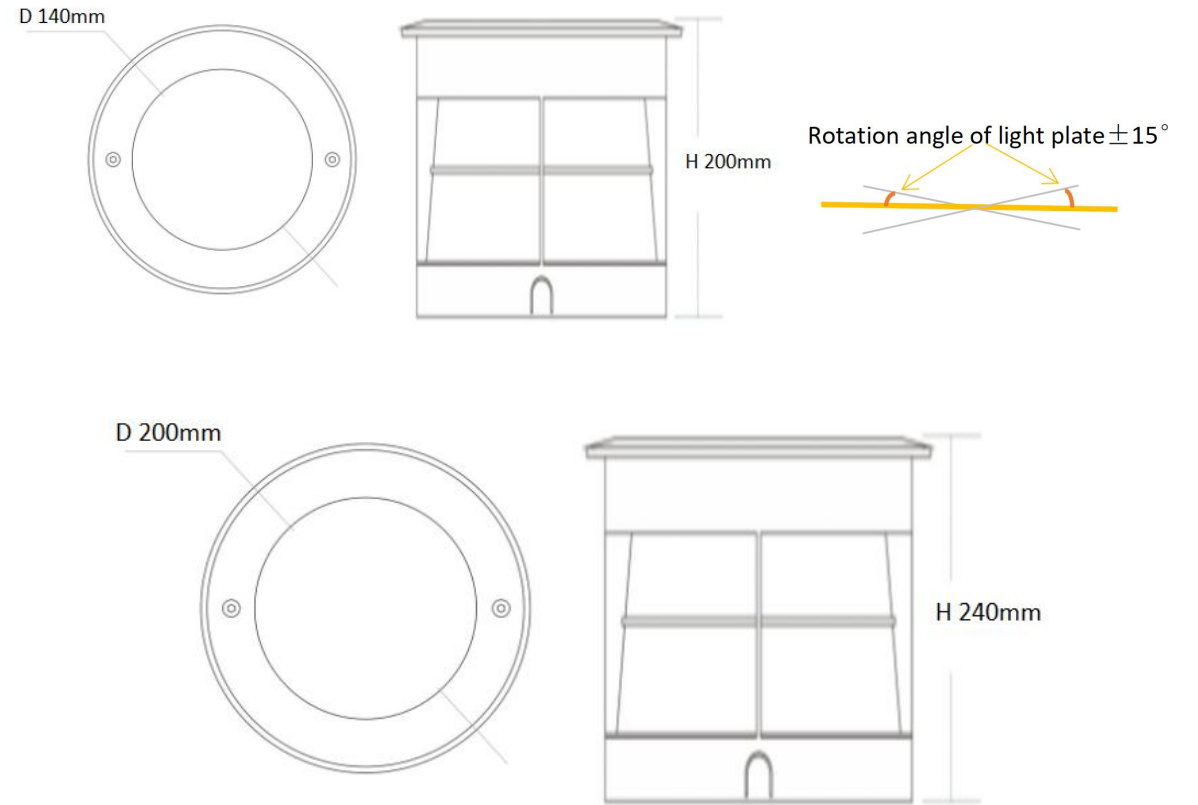

FZ-IG03 SERIES

COB Embedded in-ground light

Die-cast aluminum housing + SUS304 surface cover+Tempered glass

Single Color

Item	Power(W)	Color	Input Voltage(V)	Beam Angle	Rotation angle	Size (mm)	IP Grade
FZ-IG02S3C	3	3000/6000	AC85~265	30°	$\pm 15^\circ$	D105 x H140	IP66
FZ-IG02S7C	7					D140 x H200	
FZ-IG02S12C	12					D170 x H245	
FZ-IG02S15C	15					D195 x H240	
FZ-IG02S20C	20					D220 x H290