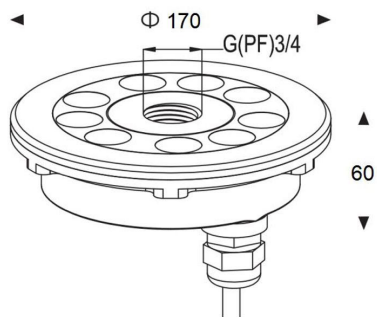

FZ-FT02 SERIES SUS316 Fountain nozzle light

SUS316 housing + Tempered glass