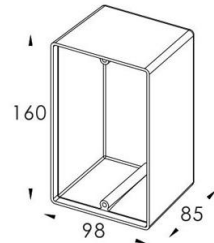

Single Color

Item	Power(W)	Color	Input Voltage(V)	Beam Angle	Size (mm)	IP Grade	
FZ-WR01S1x2	2	3000/6000	DC24	80	D80xH76	IP65	
FZ-WR01S1x2H	2		AC120/240				
FZ-WR02S12	1.4		DC24	120	L171xW106xH85		
FZ-WR02S12H	1.6		AC120/240				
FZ-WR02S24	2.6		DC24				
FZ-WR02S24H	2.8		AC120/240				
FZ-WR03S12	1.4		DC24				L120xW120xH95
FZ-WR03S12H	1.6		AC120/240				
FZ-WR03S24	2.6		DC24	L160xW160xH112			
FZ-WR03S24H	2.8		AC120/240