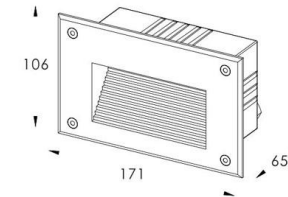

FZ-WR SERIES Wall & Step light

Aluminum Anodized Finishing Housing