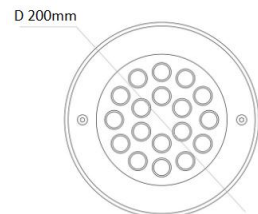

FZ-UR02 SERIES SUS304 Embedded underwater light

SUS304 housing + Tempered glass

Single Color

Item	Power(W)	CCT(K)	Input Voltage(V)	Beam Angle	Size (mm)	IP Grade
FZ-UR02S1x1	1	3000/6000	DC12/24	15/30/45/60°	D52 x H80	IP68
FZ-UR02S1x3	3				D100 x H75	
FZ-UR02S3x1	3				D130 x H110	
FZ-UR02S6x1	6		DC24		D165 x H125	
FZ-UR02S9x1	9				D200 x H115	
FZ-UR02S12x1	12					
FZ-UR02S15x1	15					
FZ-UR02S18x1	18					

RGB Color - 4 Wires RGB control

Item	Power(W)	Color	Input Voltage(V)	Beam Angle	Size (mm)	IP Grade
FZ-UR02M1x3	3	RGB	DC12/24	15/30/45/60°	D52 x H80	IP68
FZ-UR02M3x1	3				D100 x H75	
FZ-UR02M6x1	6				D130 x H110	
FZ-UR02M9x1	9		DC24		D165 x H125	
FZ-UR02M12x1	12				D200 x H115	
FZ-UR02M15x1	15					
FZ-UR02M18x1	18					

DMX Color - 5 Wires DMX512 Control

Item	Power(W)	Color	Input Voltage(V)	Beam Angle	Size (mm)	IP Grade	
FZ-UR02DMX3x1	3	RGB	DC24	15/30/45/60°	D100 x H75	IP68	
FZ-UR02DMX6x1	6				D130 x H110		
FZ-UR02DMX9x1	9				D165 x H125		
FZ-UR02DMX12x1	12						D200 x H115
FZ-UR02DMX15x1	15						
FZ-UR02DMX18x1	18