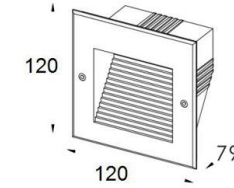

FZ-WR SERIES Wall & Step light

Aluminum Anodized Finishing Housing