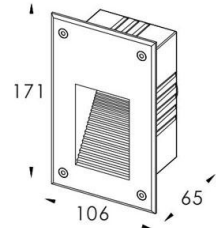

Single Color

Item	Power(W)	Color	Input Voltage(V)	Beam Angle	Size (mm)	IP Grade	
FZ-WR01S1x2	2	3000/6000	DC24	80	D80xH76	IP65	
FZ-WR01S1x2H	2		AC120/240				
FZ-WR02S12	1.4		DC24	120	L171xW106xH85		
FZ-WR02S12H	1.6		AC120/240				
FZ-WR02S24	2.6		DC24				
FZ-WR02S24H	2.8		AC120/240				
FZ-WR03S12	1.4		DC24				L120xW120xH95
FZ-WR03S12H	1.6		AC120/240				
FZ-WR03S24	2.6		DC24	L160xW160xH112			
FZ-WR03S24H	2.8		AC120/240