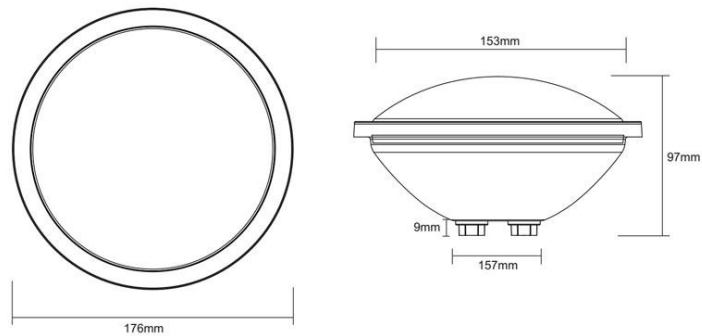

FZ-PL03 SERIES G53 base SUS316 Par56 bulb

SUS316 housing + PC lens

Single Color

Item	Power(W)	CCT(K)	Input Voltage(V)	Frequency(Hz)	IP Grade
FZ-PL03S15	15	3000/6000	AC12	50/60	IP68
FZ-PL03S20	20				
FZ-PL03S25	25				
FZ-PL03S30	30				
FZ-PL03S20H	20				
FZ-PL03S30H	30				

RGB Color - Switch Control

Item	Power(W)	Color	Input Voltage(V)	Frequency(Hz)	IP Grade
FZ-PL03MK15	15	RGB	AC12	50/60	IP68
FZ-PL03MK20	20				
FZ-PL03MK25	25				
FZ-PL03MK30	30				
FZ-PL03MK20H	20				
FZ-PL03MK30H	30				

RGB Color - Synchronous Control

Item	Power(W)	Color	Input Voltage(V)	Frequency(Hz)	IP Grade
FZ-PL03MT15	15	RGB	AC12	50/60	IP68
FZ-PL03MT20	20				
FZ-PL03MT25	25				
FZ-PL03MT30	30				
FZ-PL03MT20H	20				
FZ-PL03MT30H	30