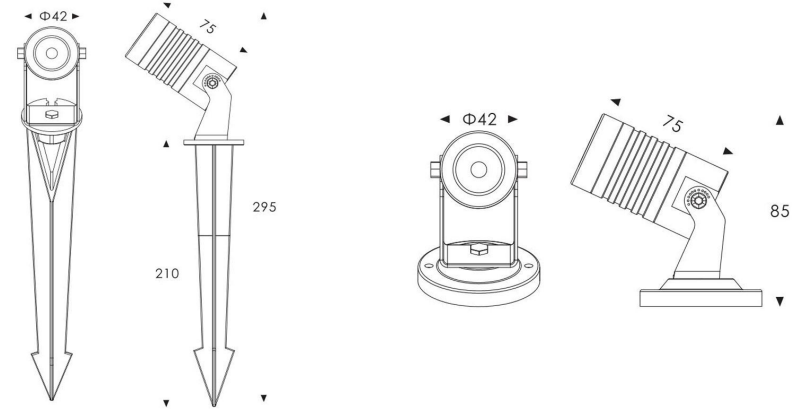

FZ-GD01 SERIES Garden spike / wall mounted light

Aluminum Anodized Finishing Housing + Tempered glass

Single Color

Item	Power(W)	CCT(K)	Input Voltage(V)	Beam Angle	Size (mm)	IP Grade
FZ-GD01S1x2	2	3000/6000	DC12/24	15/30/45/60°	D42 x H295	IP65
FZ-GD01S1x2H	2		AC1120/240			
FZ-GD01S1x2M	2		DC24		D42 x H85	
FZ-GD01S1x2MH	2		AC1120/240			

RGB Color - 4 Wires RGB Control

Item	Power(W)	Color	Input Voltage(V)	Beam Angle	Size (mm)	IP Grade
FZ-GD01M1x3	3	RGB	DC12/24	30°	D42 x H295	IP65
FZ-GD01M1x3M	3		DC24		D42 x H85