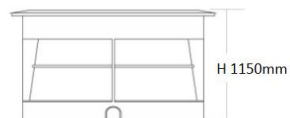

FZ-UR02 SERIES SUS304 Embedded underwater light

SUS304 housing + Tempered glass

Single Color

Item	Power(W)	CCT(K)	Input Voltage(V)	Beam Angle	Size (mm)	IP Grade
FZ-UR02S1x1	1	3000/6000	DC12/24	15/30/45/60°	D52 x H80	IP68
FZ-UR02S1x3	3				D100 x H75	
FZ-UR02S3x1	3				D130 x H110	
FZ-UR02S6x1	6		DC24		D165 x H125	
FZ-UR02S9x1	9				D200 x H115	
FZ-UR02S12x1	12					
FZ-UR02S15x1	15					
FZ-UR02S18x1	18					

RGB Color - 4 Wires RGB control

Item	Power(W)	Color	Input Voltage(V)	Beam Angle	Size (mm)	IP Grade
FZ-UR02M1x3	3	RGB	DC12/24	15/30/45/60°	D52 x H80	IP68
FZ-UR02M3x1	3				D100 x H75	
FZ-UR02M6x1	6				D130 x H110	
FZ-UR02M9x1	9		DC24		D165 x H125	
FZ-UR02M12x1	12				D200 x H115	
FZ-UR02M15x1	15					
FZ-UR02M18x1	18					

DMX Color - 5 Wires DMX512 Control

Item	Power(W)	Color	Input Voltage(V)	Beam Angle	Size (mm)	IP Grade	
FZ-UR02DMX3x1	3	RGB	DC24	15/30/45/60°	D100 x H75	IP68	
FZ-UR02DMX6x1	6				D130 x H110		
FZ-UR02DMX9x1	9				D165 x H125		
FZ-UR02DMX12x1	12						D200 x H115
FZ-UR02DMX15x1	15						
FZ-UR02DMX18x1	18