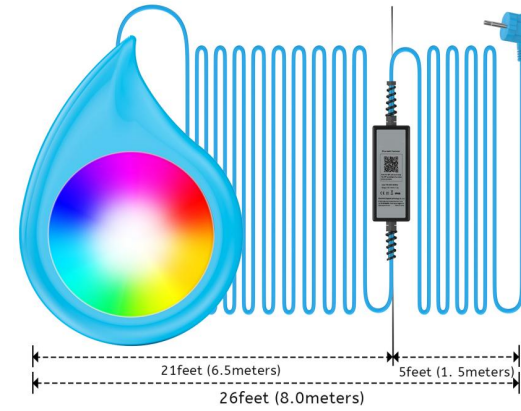

FZ-PL08 SERIES

ABS Above ground pool light

ABS housing + PC lens

THE TOTAL LENGTH OF THE LINE IS 26FEET(8.0M)
WHICH IS MORE CONVENIENT TO USE.

Single Color

Item	Power(W)	CCT(K)	Input Voltage(V)	Frequency(Hz)	IP Grade
FZ-PL08S10	10	3000/6000	AC90~240	50/60	IP68
FZ-PL08S20	20				