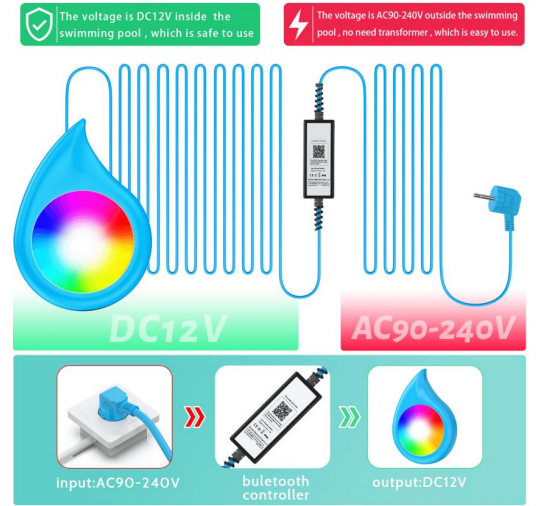

THE TOTAL LENGTH OF THE LINE IS 26FEET(8.0M)
WHICH IS MORE CONVENIENT TO USE.