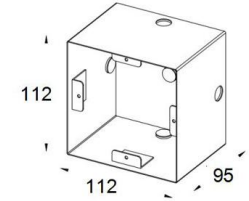

FZ-WR SERIES Wall & Step light

Aluminum Anodized Finishing Housing