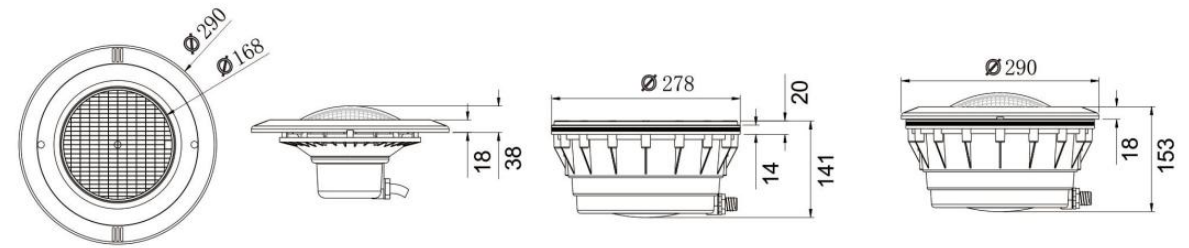

Concrete
pool niche

Vinyl/Liner
pool niche