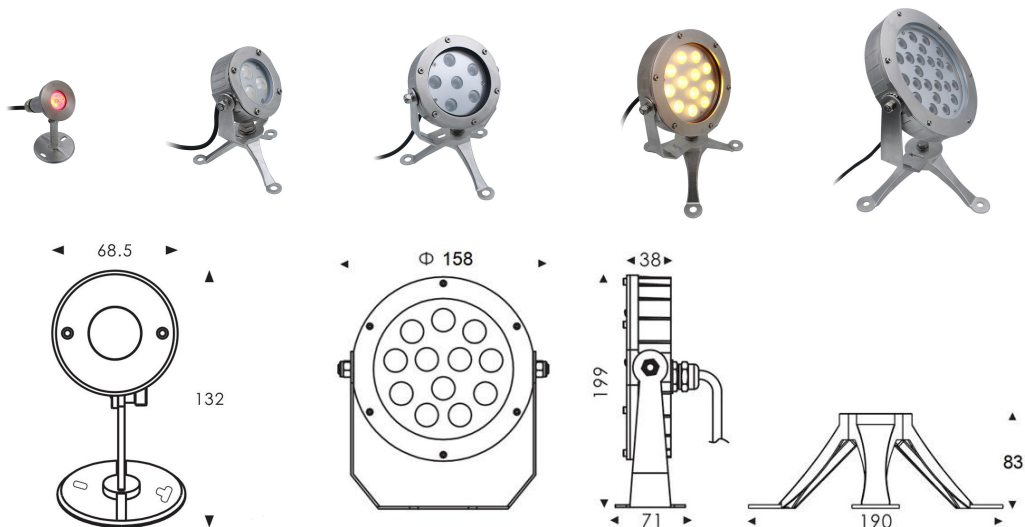

FZ-US01 SERIES SUS316 Underwater spot light

SUS316 housing + Tempered glass

Single Color

Item	Power(W)	CCT(K)	Input Voltage(V)	Beam Angle	Size (mm)	IP Grade
FZ-US01S1x2	2	3000/6000	DC12/24	15/20/45/60°	D61 x H132	IP68
FZ-US01S3x2	6				D90 x H161	
FZ-US01S6x2	12		DC24		D130 x H225	
FZ-US01S12x2	24				D158 x H282	
FZ-US01S18x2	36				D220 x H354	

RGB Color - 4 Wires RGB Control

Item	Power(W)	Color	Input Voltage(V)	Beam Angle	Size (mm)	IP Grade
FZ-US01M1x3	3	RGB	DC12/24	30°	D61 x H132	IP68
FZ-US01M3x3	9				D90 x H161	
FZ-US01M6x3	18		DC24		D130 x H225	
FZ-US01M12x3	36				D158 x H282	
FZ-US01M18x3	54				D220 x H354	

DMX Color - 5 Wires DMX512 Control

Item	Power(W)	Color	Input Voltage(V)	Beam Angle	Size (mm)	IP Grade
FZ-US01DMX1x3	3	RGB	DC12/24	30°	D61 x H132	IP68
FZ-US01DMX3x3	9				D90 x H161	
FZ-US01DMX6x3	18		DC24		D130 x H225	
FZ-US01DMX12x3	36				D158 x H282	
FZ-US01DMX18x3	54				D220 x H354