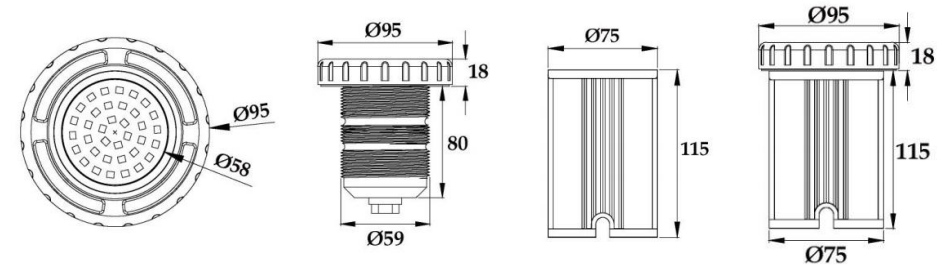

FZ-SP01 SERIES ABS Spa light

ABS housing + PC lens

Single Color

Item	Power(W)	CCT(K)	Input Voltage(V)	LEDs Type	Frequency(Hz)	IP Grade
FZ-SP01S36	3	3000/6000	AC12	SMD2835	50/60	IP68
FZ-SP01S3x1	3			High power LEDs		

RGB Color - Switch Control

Item	Power(W)	Color	Input Voltage(V)	LEDs Type	Frequency(Hz)	IP Grade
FZ-SP01MK36	3	RGB	AC12	SMD2835	50/60	IP68
FZ-SP01MK3x1	3			High power LEDs		

RGB Color - 4 Wires RGB control

Item	Power(W)	Color	Input Voltage(V)	LEDs Type	Frequency(Hz)	IP Grade
FZ-SP01M36	3	RGB	AC12	SMD2835	50/60	IP68
FZ-SP01M3x1	3			High power LEDs