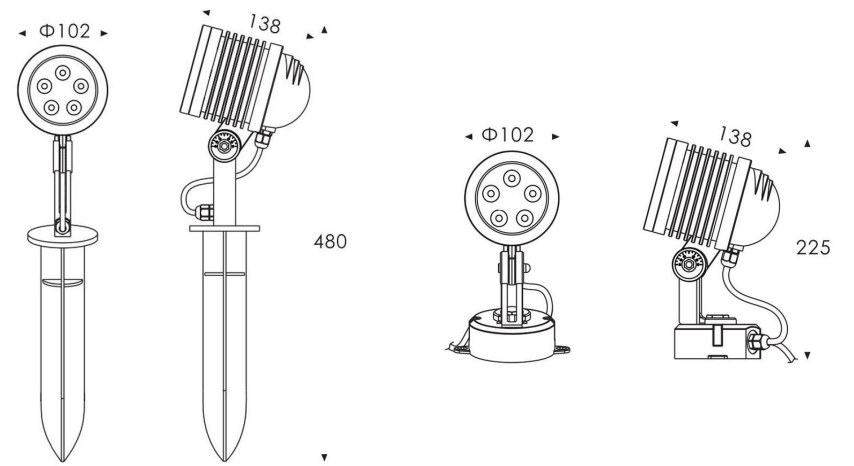

FZ-GD03 SERIES Garden spike / wall mounted light

Die-cast aluminum housing + Tempered glass

Single Color

Item	Power(W)	CCT(K)	Input Voltage(V)	Beam Angle	Size (mm)	IP Grade
FZ-GD03S6x2	12	3000/6000	DC24	15/30/45/60°	D102 x H480	IP65
FZ-GD03S6x2H	12		AC1120/240			
FZ-GD03S6x2M	12		DC24		D102 x H225	
FZ-GD03S6x2MH	12		AC1120/240			

RGB Color - 4 Wires RGB Control

Item	Power(W)	Color	Input Voltage(V)	Beam Angle	Size (mm)	IP Grade
FZ-GD03M6x3	18	RGB	DC24	30°	D102 x H480	IP65
FZ-GD03M6x3M	18		DC24		D102 x H225