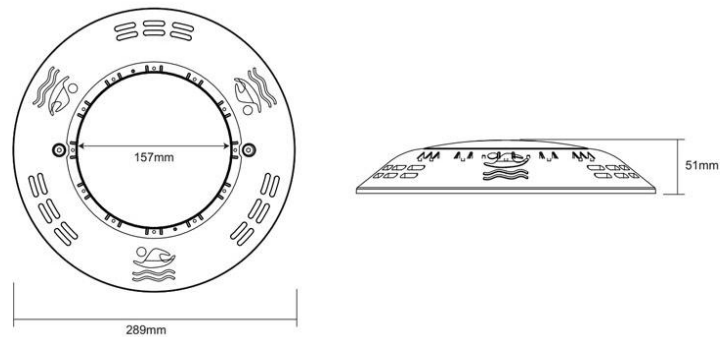

FZ-PL04 SERIES

ABS Surface mounted pool light

ABS housing + PC lens

Single Color					
Item	Power(W)	CCT(K)	Input Voltage(V)	Frequency(Hz)	IP Grade
FZ-PL04S15	15	3000/6000	AC12	50/60	IP68
FZ-PL04S20	20				
FZ-PL04S25	20				

RGB Color - Switch + RF Remote Control					
Item	Power(W)	Color	Input Voltage(V)	Frequency(Hz)	IP Grade
FZ-PL04MD15	15	RGB	AC12	50/60	IP68
FZ-PL04MD20	20				
FZ-PL04MD25	25				
FZ-PL04MD20H	20				
FZ-PL04MD25H	25				

RGB Color - Switch Control					
Item	Power(W)	Color	Input Voltage(V)	Frequency(Hz)	IP Grade
FZ-PL04MK15	15	RGB	AC12	50/60	IP68
FZ-PL04MK20	20				
FZ-PL04MK25	25				
FZ-PL04MK20H	20				
FZ-PL04MK25H	25				

RGB Color - Synchronous Control					
Item	Power(W)	Color	Input Voltage(V)	Frequency(Hz)	IP Grade
FZ-PL04MT15	15	RGB	AC12	50/60	IP68
FZ-PL04MT20	20				
FZ-PL04MT25	25				
FZ-PL04MT20H	20				
FZ-PL04MT25H	25