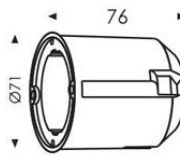

Single Color

Item	Power(W)	Color	Input Voltage(V)	Beam Angle	Size (mm)	IP Grade	
FZ-WR01S1x2	2	3000/6000	DC24	80	D80xH76	IP65	
FZ-WR01S1x2H	2		AC120/240				
FZ-WR02S12	1.4		DC24	120	L171xW106xH85		
FZ-WR02S12H	1.6		AC120/240				
FZ-WR02S24	2.6		DC24				
FZ-WR02S24H	2.8		AC120/240				
FZ-WR03S12	1.4		DC24				L120xW120xH95
FZ-WR03S12H	1.6		AC120/240				
FZ-WR03S24	2.6		DC24	L160xW160xH112			
FZ-WR03S24H	2.8		AC120/240