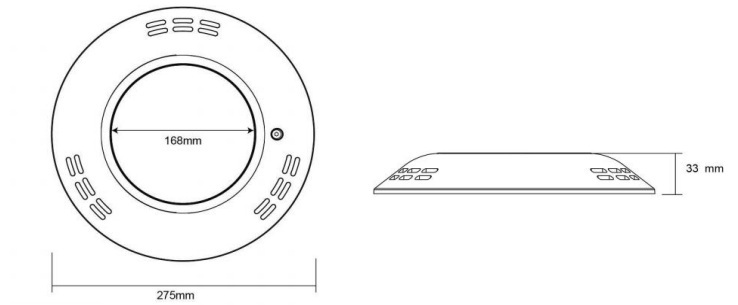

FZ-PL01-P SERIES

ABS Ultrathin surface mounted pool light

ABS ultra-thin par56 bulb + ABS ring

Single Color

Item	Power(W)	CCT(K)	Input Voltage(V)	Frequency(Hz)	IP Grade
FZ-PL01S15-P	15	3000/6000	AC12	50/60	IP68
FZ-PL01S20-P	20				
FZ-PL01S25-P	25				
FZ-PL01S30-P	30				

RGB Color - Switch Control

Item	Power(W)	Color	Input Voltage(V)	Frequency(Hz)	IP Grade
FZ-PL01MK15-P	15	RGB	AC12	50/60	IP68
FZ-PL01MK20-P	20				
FZ-PL01MK25-P	25				
FZ-PL01MK30-P	30				

RGB Color - Synchronous control

Item	Power(W)	Color	Input Voltage(V)	Frequency(Hz)	IP Grade
FZ-PL01MT15-P	15	RGB	AC12	50/60	IP68
FZ-PL01MT20-P	20				
FZ-PL01MT25-P	25				
FZ-PL01MT30-P	30