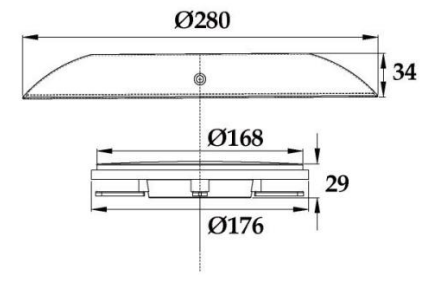

FZ-PL01-S SERIES

SUS316 Ultrathin surface mounted pool

ABS ultra-thin par56 bulb + SUS316 ring