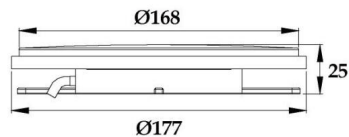

ABS Housing + PC Lens

Single Color

Item	Power(W)	CCT(K)	Input Voltage(V)	Frequency(Hz)	IP Grade
FZ-PL01S15	15	3000/6000	AC12	50/60	IP68
FZ-PL01S20	20				
FZ-PL01S25	25				
FZ-PL01S30	30				

RGB Color - Switch + RF Remote Control

Item	Power(W)	Color	Input Voltage(V)	Frequency(Hz)	IP Grade
FZ-PL01MD15	15	RGB	AC12	50/60	IP68
FZ-PL01MD20	20				
FZ-PL01MD25	25				
FZ-PL01MD30	30				

RGB Color - Switch Control

Item	Power(W)	Color	Input Voltage(V)	Frequency(Hz)	IP Grade
FZ-PL01MK15	15	RGB	AC12	50/60	IP68
FZ-PL01MK20	20				
FZ-PL01MK25	25				
FZ-PL01MK30	30				

RGB Color - Synchronous control

Item	Power(W)	Color	Input Voltage(V)	Frequency(Hz)	IP Grade
FZ-PL01MT15	15	RGB	AC12	50/60	IP68
FZ-PL01MT20	20				
FZ-PL01MT25	25				
FZ-PL01MT30	30