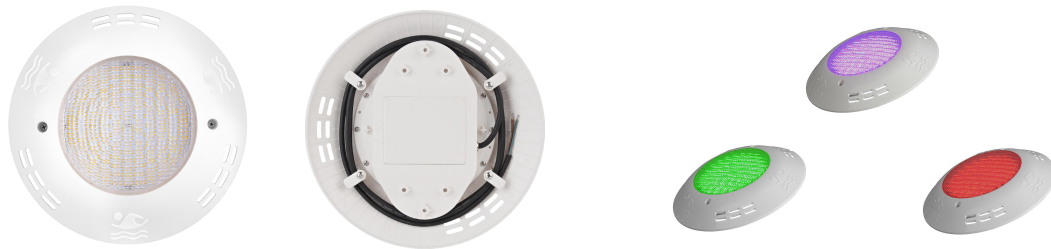

FZ-PL04 SERIES

ABS Surface mounted pool light

ABS housing + PC lens

Single Color					
Item	Power(W)	CCT(K)	Input Voltage(V)	Frequency(Hz)	IP Grade
FZ-PL04S15	15	3000/6000	AC12	50/60	IP68
FZ-PL04S20	20				
FZ-PL04S25	20				

RGB Color - Switch + RF Remote Control					
Item	Power(W)	Color	Input Voltage(V)	Frequency(Hz)	IP Grade
FZ-PL04MD15	15	RGB	AC12	50/60	IP68
FZ-PL04MD20	20				
FZ-PL04MD25	25				
FZ-PL04MD20H	20				
FZ-PL04MD25H	25				

RGB Color - Switch Control					
Item	Power(W)	Color	Input Voltage(V)	Frequency(Hz)	IP Grade
FZ-PL04MK15	15	RGB	AC12	50/60	IP68
FZ-PL04MK20	20				
FZ-PL04MK25	25				
FZ-PL04MK20H	20				
FZ-PL04MK25H	25				

RGB Color - Synchronous Control					
Item	Power(W)	Color	Input Voltage(V)	Frequency(Hz)	IP Grade
FZ-PL04MT15	15	RGB	AC12	50/60	IP68
FZ-PL04MT20	20				
FZ-PL04MT25	25				
FZ-PL04MT20H	20				
FZ-PL04MT25H	25