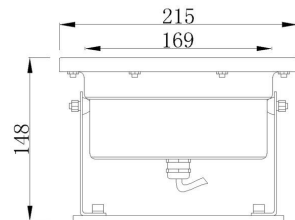

FZ-US03 SERIES SUS304 Underwater spot light

SUS304 housing + Tempered glass

Single Color

Item	Power(W)	CCT(K)	Input Voltage(V)	Beam Angle	Size(mm)	IP Grade
FZ-US03S3x1	3	3000/6000	DC24	10/30/60/90°	D120 x H135	IP68
FZ-US03S6x1	6					
FZ-US03S6x3	18					
FZ-US03S9x1	9					
FZ-US03S12x1	12					
FZ-US03S9x3	27					
FZ-US03S18x1	18					
FZ-US03S12x3	36				D190 x H130	

RGB Color - 4 Wires RGB Control

Item	Power(W)	Color	Input Voltage(V)	Beam Angle	Size(mm)	IP Grade
FZ-US03M3x1	3	RGB	DC24	10/30/60/90°	D120 x H135	IP68
FZ-US03M6x1	6					
FZ-US03M6x3	18					
FZ-US03M9x1	9					
FZ-US03M12x1	12					
FZ-US03M9x3	27					
FZ-US03M18x1	18					
FZ-US03M12x3	36				D190 x H130	

DMX Color - 5 Wires DMX512 Control

Item	Power(W)	Color	Input Voltage(V)	Beam Angle	Size(mm)	IP Grade
FZ-US03DMX3x1	3	RGB	DC24	10/30/60/90°	D120 x H135	IP68
FZ-US03DMX6x1	6					
FZ-US03DMX6x3	18					
FZ-US03DMX9x1	9					
FZ-US03DMX12x1	12					
FZ-US03DMX9x3	27					
FZ-US03DMX18x1	18					
FZ-US03DMX12x3	36				D190 x H130