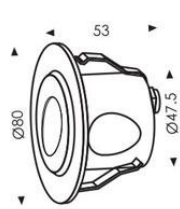

Single Color

Item	Power(W)	Color	Input Voltage(V)	Beam Angle	Size (mm)	IP Grade	
FZ-WR01S1x2	2	3000/6000	DC24	80	D80xH76	IP65	
FZ-WR01S1x2H	2		AC120/240				
FZ-WR02S12	1.4		DC24	120	L171xW106xH85		
FZ-WR02S12H	1.6		AC120/240				
FZ-WR02S24	2.6		DC24				
FZ-WR02S24H	2.8		AC120/240				
FZ-WR03S12	1.4		DC24				L120xW120xH95
FZ-WR03S12H	1.6		AC120/240				
FZ-WR03S24	2.6		DC24	L160xW160xH112			
FZ-WR03S24H	2.8		AC120/240