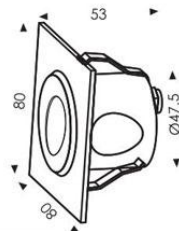

Single Color

Item	Power(W)	Color	Input Voltage(V)	Beam Angle	Size (mm)	IP Grade	
FZ-WR01S1x2	2	3000/6000	DC24	80	D80xH76	IP65	
FZ-WR01S1x2H	2		AC120/240				
FZ-WR02S12	1.4		DC24	120	L171xW106xH85		
FZ-WR02S12H	1.6		AC120/240				
FZ-WR02S24	2.6		DC24				
FZ-WR02S24H	2.8		AC120/240				
FZ-WR03S12	1.4		DC24				L120xW120xH95
FZ-WR03S12H	1.6		AC120/240				
FZ-WR03S24	2.6		DC24	L160xW160xH112			
FZ-WR03S24H	2.8		AC120/240