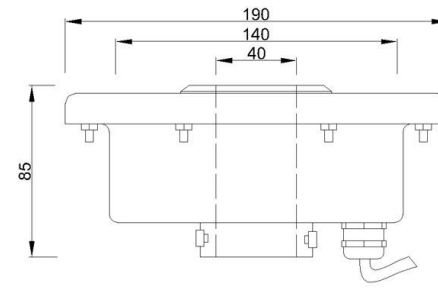

FZ-FT01 SERIES SUS304 Fountain light

SUS304 housing + Tempered glass

Single Color

Item	Power(W)	CCT(K)	Input Voltage(V)	Beam Angle	Size (mm)	IP Grade	
FZ-FT01S6x1	6	3000/6000	DC24	10/30/60/90°	D145 x H80	IP68	
FZ-FT01S9x1	9				D170 x H75		
FZ-FT01S6x3	18						
FZ-FT01S12x1	12						
FZ-FT01S9x3	27						D190 x H85

RGB Color - 4 Wires RGB Control

Item	Power(W)	Color	Input Voltage(V)	Beam Angle	Size (mm)	IP Grade	
FZ-FT01M6x1	6	RGB	DC24	10/30/60/90°	D145 x H80	IP68	
FZ-FT01M9x1	9				D170 x H75		
FZ-FT01M6x3	18						
FZ-FT01M12x1	12						
FZ-FT01M9x3	27						D190 x H85

DMX Color - 5 Wires DMX512 Control

Item	Power(W)	Color	Input Voltage(V)	Beam Angle	Size (mm)	IP Grade	
FZ-FT01DMX6x1	6	RGB	DC24	10/30/60/90°	D145 x H80	IP68	
FZ-FT01DMX9x1	9				D170 x H75		
FZ-FT01DMX6x3	18						
FZ-FT01DMX12x1	12						
FZ-FT01DMX9x3	27						D190 x H85