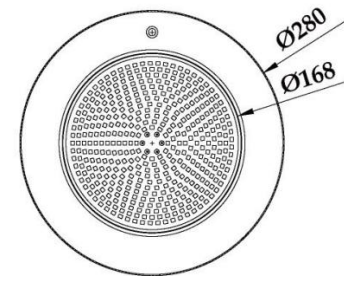

FZ-PL01-S SERIES

SUS316 Ultrathin surface mounted pool

ABS ultra-thin par56 bulb + SUS316 ring

Single Color

Item	Power(W)	CCT(K)	Input Voltage(V)	Frequency(Hz)	IP Grade
FZ-PL01S15-S	15	3000/6000	AC12	50/60	IP68
FZ-PL01S20-S	20				
FZ-PL01S25-S	25				
FZ-PL01S30-S	30				