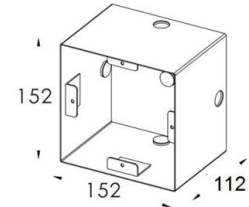

FZ-WR SERIES Wall & Step light

Aluminum Anodized Finishing Housing