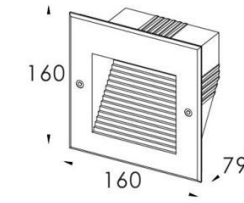

FZ-WR SERIES Wall & Step light

Aluminum Anodized Finishing Housing