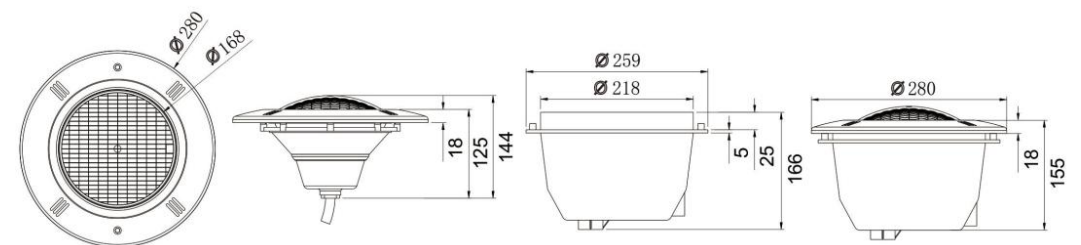

Niche

FZ-NC290

Concrete
pool niche

Vinyl/Liner
pool niche

FZ-NC280

Concrete
pool niche

Vinyl/Liner
pool niche

Transformer