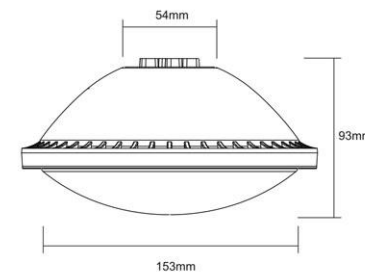

FZ-PL02 SERIES G53 base ABS Par56 bulb

ABS housing + PC lens

Single Color

Item	Power(W)	CCT(K)	Input Voltage(V)	Frequency(Hz)	IP Grade
FZ-PL02S15	15	3000/6000	AC12	50/60	IP68
FZ-PL02S18	18				

RGB Color - Switch + RF Remote Control

Item	Power(W)	Color	Input Voltage(V)	Frequency(Hz)	IP Grade
FZ-PL02MD15	15	RGB	AC12	50/60	IP68
FZ-PL02MD20	20				

RGB Color - Switch Control

Item	Power(W)	Color	Input Voltage(V)	Frequency(Hz)	IP Grade
FZ-PL02MK15	15	RGB	AC12	50/60	IP68
FZ-PL02MK20	20				

RGB Color - Synchronous control

Item	Power(W)	Color	Input Voltage(V)	Frequency(Hz)	IP Grade
FZ-PL02MT15	15	RGB	AC12	50/60	IP68
FZ-PL02MT20	20