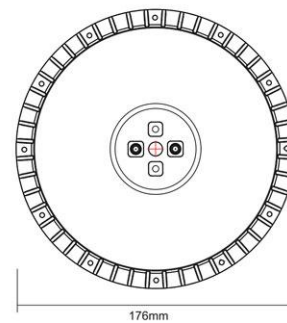

FZ-PL02 SERIES G53 base ABS Par56 bulb

ABS housing + PC lens

Single Color

Item	Power(W)	CCT(K)	Input Voltage(V)	Frequency(Hz)	IP Grade
FZ-PL02S15	15	3000/6000	AC12	50/60	IP68
FZ-PL02S18	18				

RGB Color - Switch + RF Remote Control

Item	Power(W)	Color	Input Voltage(V)	Frequency(Hz)	IP Grade
FZ-PL02MD15	15	RGB	AC12	50/60	IP68
FZ-PL02MD20	20				

RGB Color - Switch Control

Item	Power(W)	Color	Input Voltage(V)	Frequency(Hz)	IP Grade
FZ-PL02MK15	15	RGB	AC12	50/60	IP68
FZ-PL02MK20	20				

RGB Color - Synchronous control

Item	Power(W)	Color	Input Voltage(V)	Frequency(Hz)	IP Grade
FZ-PL02MT15	15	RGB	AC12	50/60	IP68
FZ-PL02MT20	20