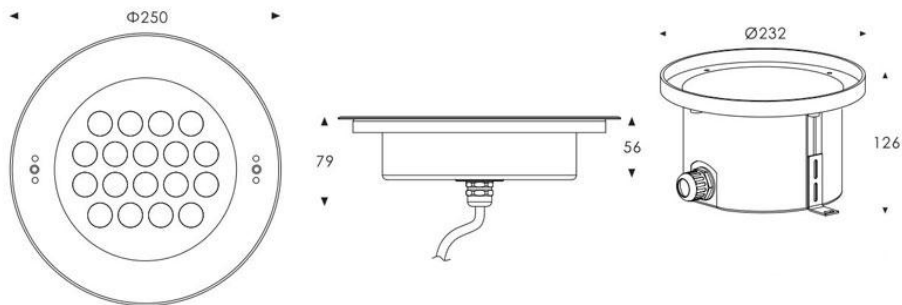

45|35° Asymmetric Lens

Single Color						
Item	Power(W)	CCT(K)	Input Voltage(V)	Beam Angle	Size (mm)	IP Grade
FZ-UR01S1x2	2	3000/6000	DC12/24	15/30/45/60°	D68.5 x H95	IP68
FZ-UR01S1x2A	2			45|35°		
FZ-UR01S4x2	8		DC24	15/30/45/60°	D135 x H58	
FZ-UR01S4x2A	8			45|35°		
FZ-UR01S6x2	12		DC24	15/30/45/60°	D180 x H77	
FZ-UR01S6x2A	12			45|35°		
FZ-UR01S12x2	24		DC24	15/30/45/60°	D205 x H88	
FZ-UR01S12x2A	24			45|35°		
FZ-UR01S18x2	36		DC24	15/30/45/60°	D250 x H79	
FZ-UR01S18x2A	36			45|35°		

RGB Color - 4 Wires RGB Control						
Item	Power(W)	Color	Input Voltage(V)	Beam Angle	Size (mm)	IP Grade
FZ-UR01M1x3	3	RGB	DC12/24	30°	D68.5 x H95	IP68
FZ-UR01M4x3	12		DC24		D135 x H58	
FZ-UR01M6x3	18				D180 x H77	
FZ-UR01M12x3	36		D205 x H88			
FZ-UR01M18x3	54		D250 x H79			

DMX Color - 5 Wires DMX512 Control						
Item	Power(W)	Color	Input Voltage(V)	Beam Angle	Size (mm)	IP Grade
FZ-UR01DMX1x3	3	RGB	DC12/24	30°	D68.5 x H95	IP68
FZ-UR01DMX4x3	12		DC24		D135 x H58	
FZ-UR01DMX6x3	18				D180 x H77	
FZ-UR01DMX12x3	36		D205 x H88			
FZ-UR01DMX18x3	54		D250 x H79