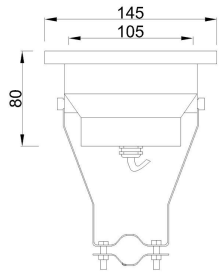

FZ-US03 SERIES SUS304 Underwater spot light

SUS304 housing + Tempered glass

Single Color

Item	Power(W)	CCT(K)	Input Voltage(V)	Beam Angle	Size(mm)	IP Grade
FZ-US03S3x1	3	3000/6000	DC24	10/30/60/90°	D120 x H135	IP68
FZ-US03S6x1	6					
FZ-US03S6x3	18					
FZ-US03S9x1	9					
FZ-US03S12x1	12					
FZ-US03S9x3	27					
FZ-US03S18x1	18					
FZ-US03S12x3	36				D190 x H130	

RGB Color - 4 Wires RGB Control

Item	Power(W)	Color	Input Voltage(V)	Beam Angle	Size(mm)	IP Grade
FZ-US03M3x1	3	RGB	DC24	10/30/60/90°	D120 x H135	IP68
FZ-US03M6x1	6					
FZ-US03M6x3	18					
FZ-US03M9x1	9					
FZ-US03M12x1	12					
FZ-US03M9x3	27					
FZ-US03M18x1	18					
FZ-US03M12x3	36				D190 x H130	

DMX Color - 5 Wires DMX512 Control

Item	Power(W)	Color	Input Voltage(V)	Beam Angle	Size(mm)	IP Grade
FZ-US03DMX3x1	3	RGB	DC24	10/30/60/90°	D120 x H135	IP68
FZ-US03DMX6x1	6					
FZ-US03DMX6x3	18					
FZ-US03DMX9x1	9					
FZ-US03DMX12x1	12					
FZ-US03DMX9x3	27					
FZ-US03DMX18x1	18					
FZ-US03DMX12x3	36				D190 x H130