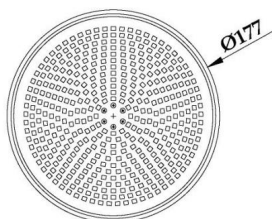

ABS Housing + PC Lens

Single Color

Item	Power(W)	CCT(K)	Input Voltage(V)	Frequency(Hz)	IP Grade
FZ-PL01S15	15	3000/6000	AC12	50/60	IP68
FZ-PL01S20	20				
FZ-PL01S25	25				
FZ-PL01S30	30				

RGB Color - Switch + RF Remote Control

Item	Power(W)	Color	Input Voltage(V)	Frequency(Hz)	IP Grade
FZ-PL01MD15	15	RGB	AC12	50/60	IP68
FZ-PL01MD20	20				
FZ-PL01MD25	25				
FZ-PL01MD30	30				

RGB Color - Switch Control

Item	Power(W)	Color	Input Voltage(V)	Frequency(Hz)	IP Grade
FZ-PL01MK15	15	RGB	AC12	50/60	IP68
FZ-PL01MK20	20				
FZ-PL01MK25	25				
FZ-PL01MK30	30				

RGB Color - Synchronous control

Item	Power(W)	Color	Input Voltage(V)	Frequency(Hz)	IP Grade
FZ-PL01MT15	15	RGB	AC12	50/60	IP68
FZ-PL01MT20	20				
FZ-PL01MT25	25				
FZ-PL01MT30	30